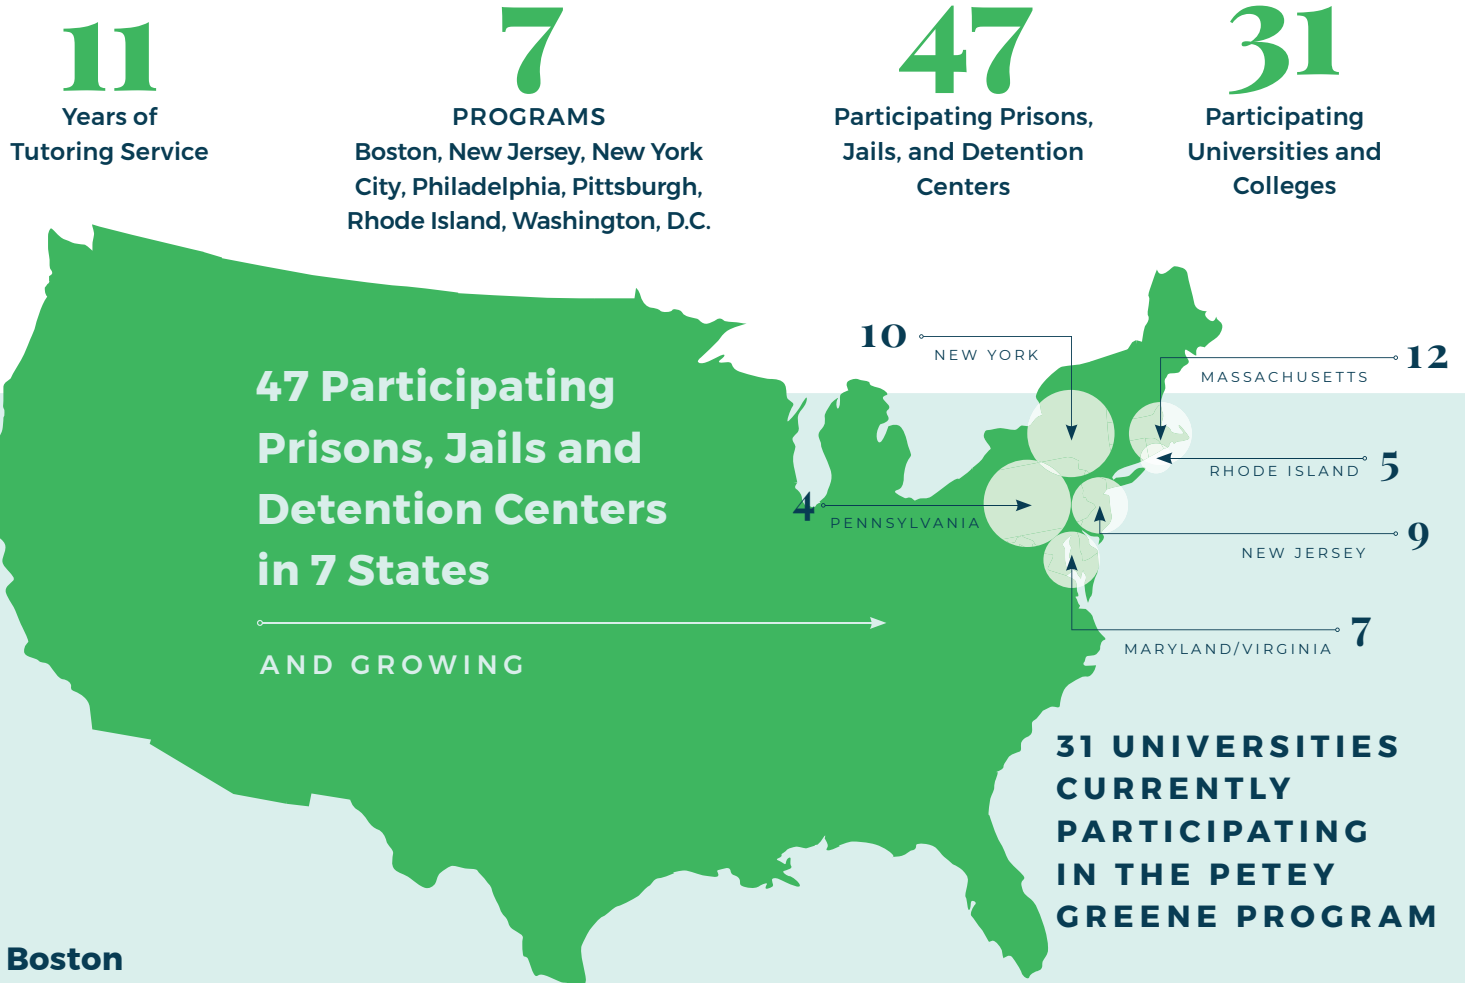

- We collaborated with Boston University to implement a co-curricular opportunity, pairing our volunteer tutoring experience with a course titled “Race and the Politics of Criminal Justice.”
- PGP’s student group at Brown University co-sponsored an event featuring legal scholar Kimberlé Williams Crenshaw.
- In Pittsburgh, with the support of the Heinz Endowments, we implemented our first leadership development institute for tutors, facilitating their connection to the local criminal justice reform movement.
- Collaborating with the New York City Department of Corrections, we implemented a data pilot in two jails. Now with access to monthly academic progress data, our New York staff can refine tutoring strategies throughout the semester in support of incarcerated students pursuing their high school equivalency.
- PGP became a founding member of the Massachusetts Prison Education Consortium, an initiative launched by the Vera Institute of Justice with support from the Andrew W. Mellon Foundation. Managed by the Educational Justice Institute at MIT, the consortium will formalize an academic pipeline to post-secondary education.

On behalf of the Petey Greene Program, and all those we serve, thank you for your continued support!

Alison Badgett, Ed.D.
Executive Director

MISSION

The Petey Greene Program supplements education in jails, prisons, and detention centers, by preparing volunteers to provide free, quality tutoring and related programming to support the academic achievement of incarcerated people.