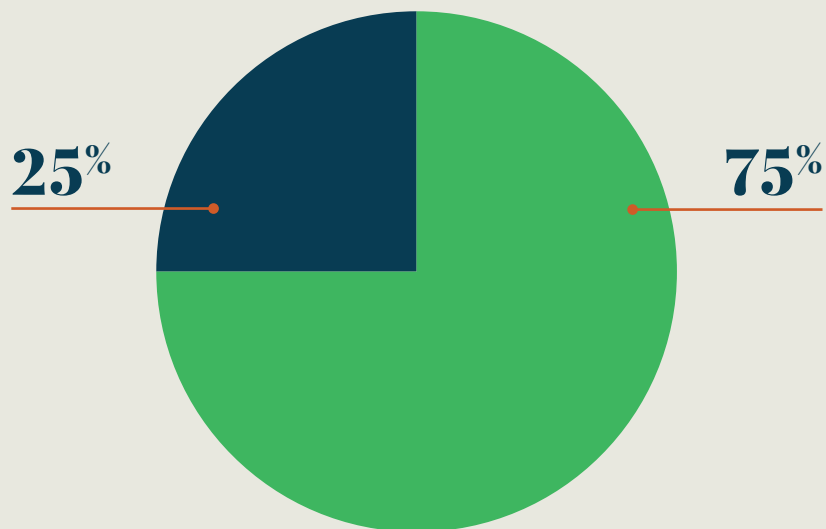

FY 2019 EXPENSES

- Program
- General & Administrative