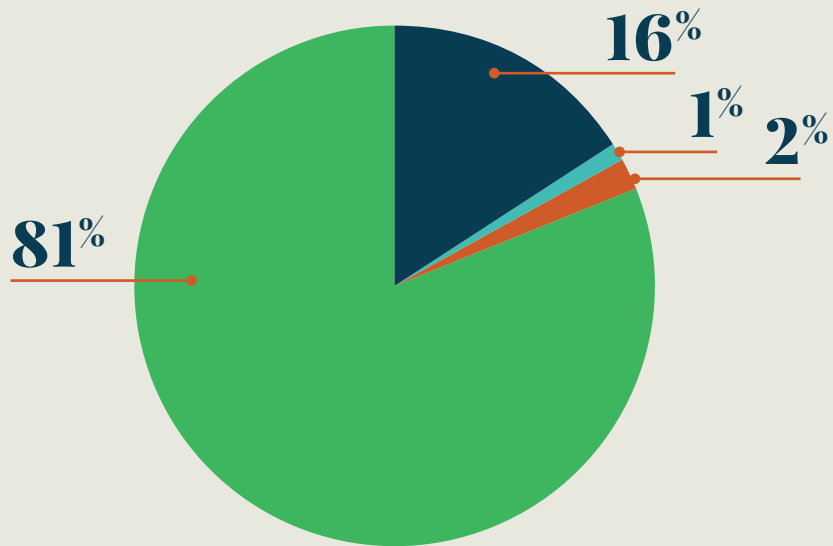

Financial snapshot

FY 2019 REVENUE

- Individuals
- Foundations & Corporations
- Other
- Endowment